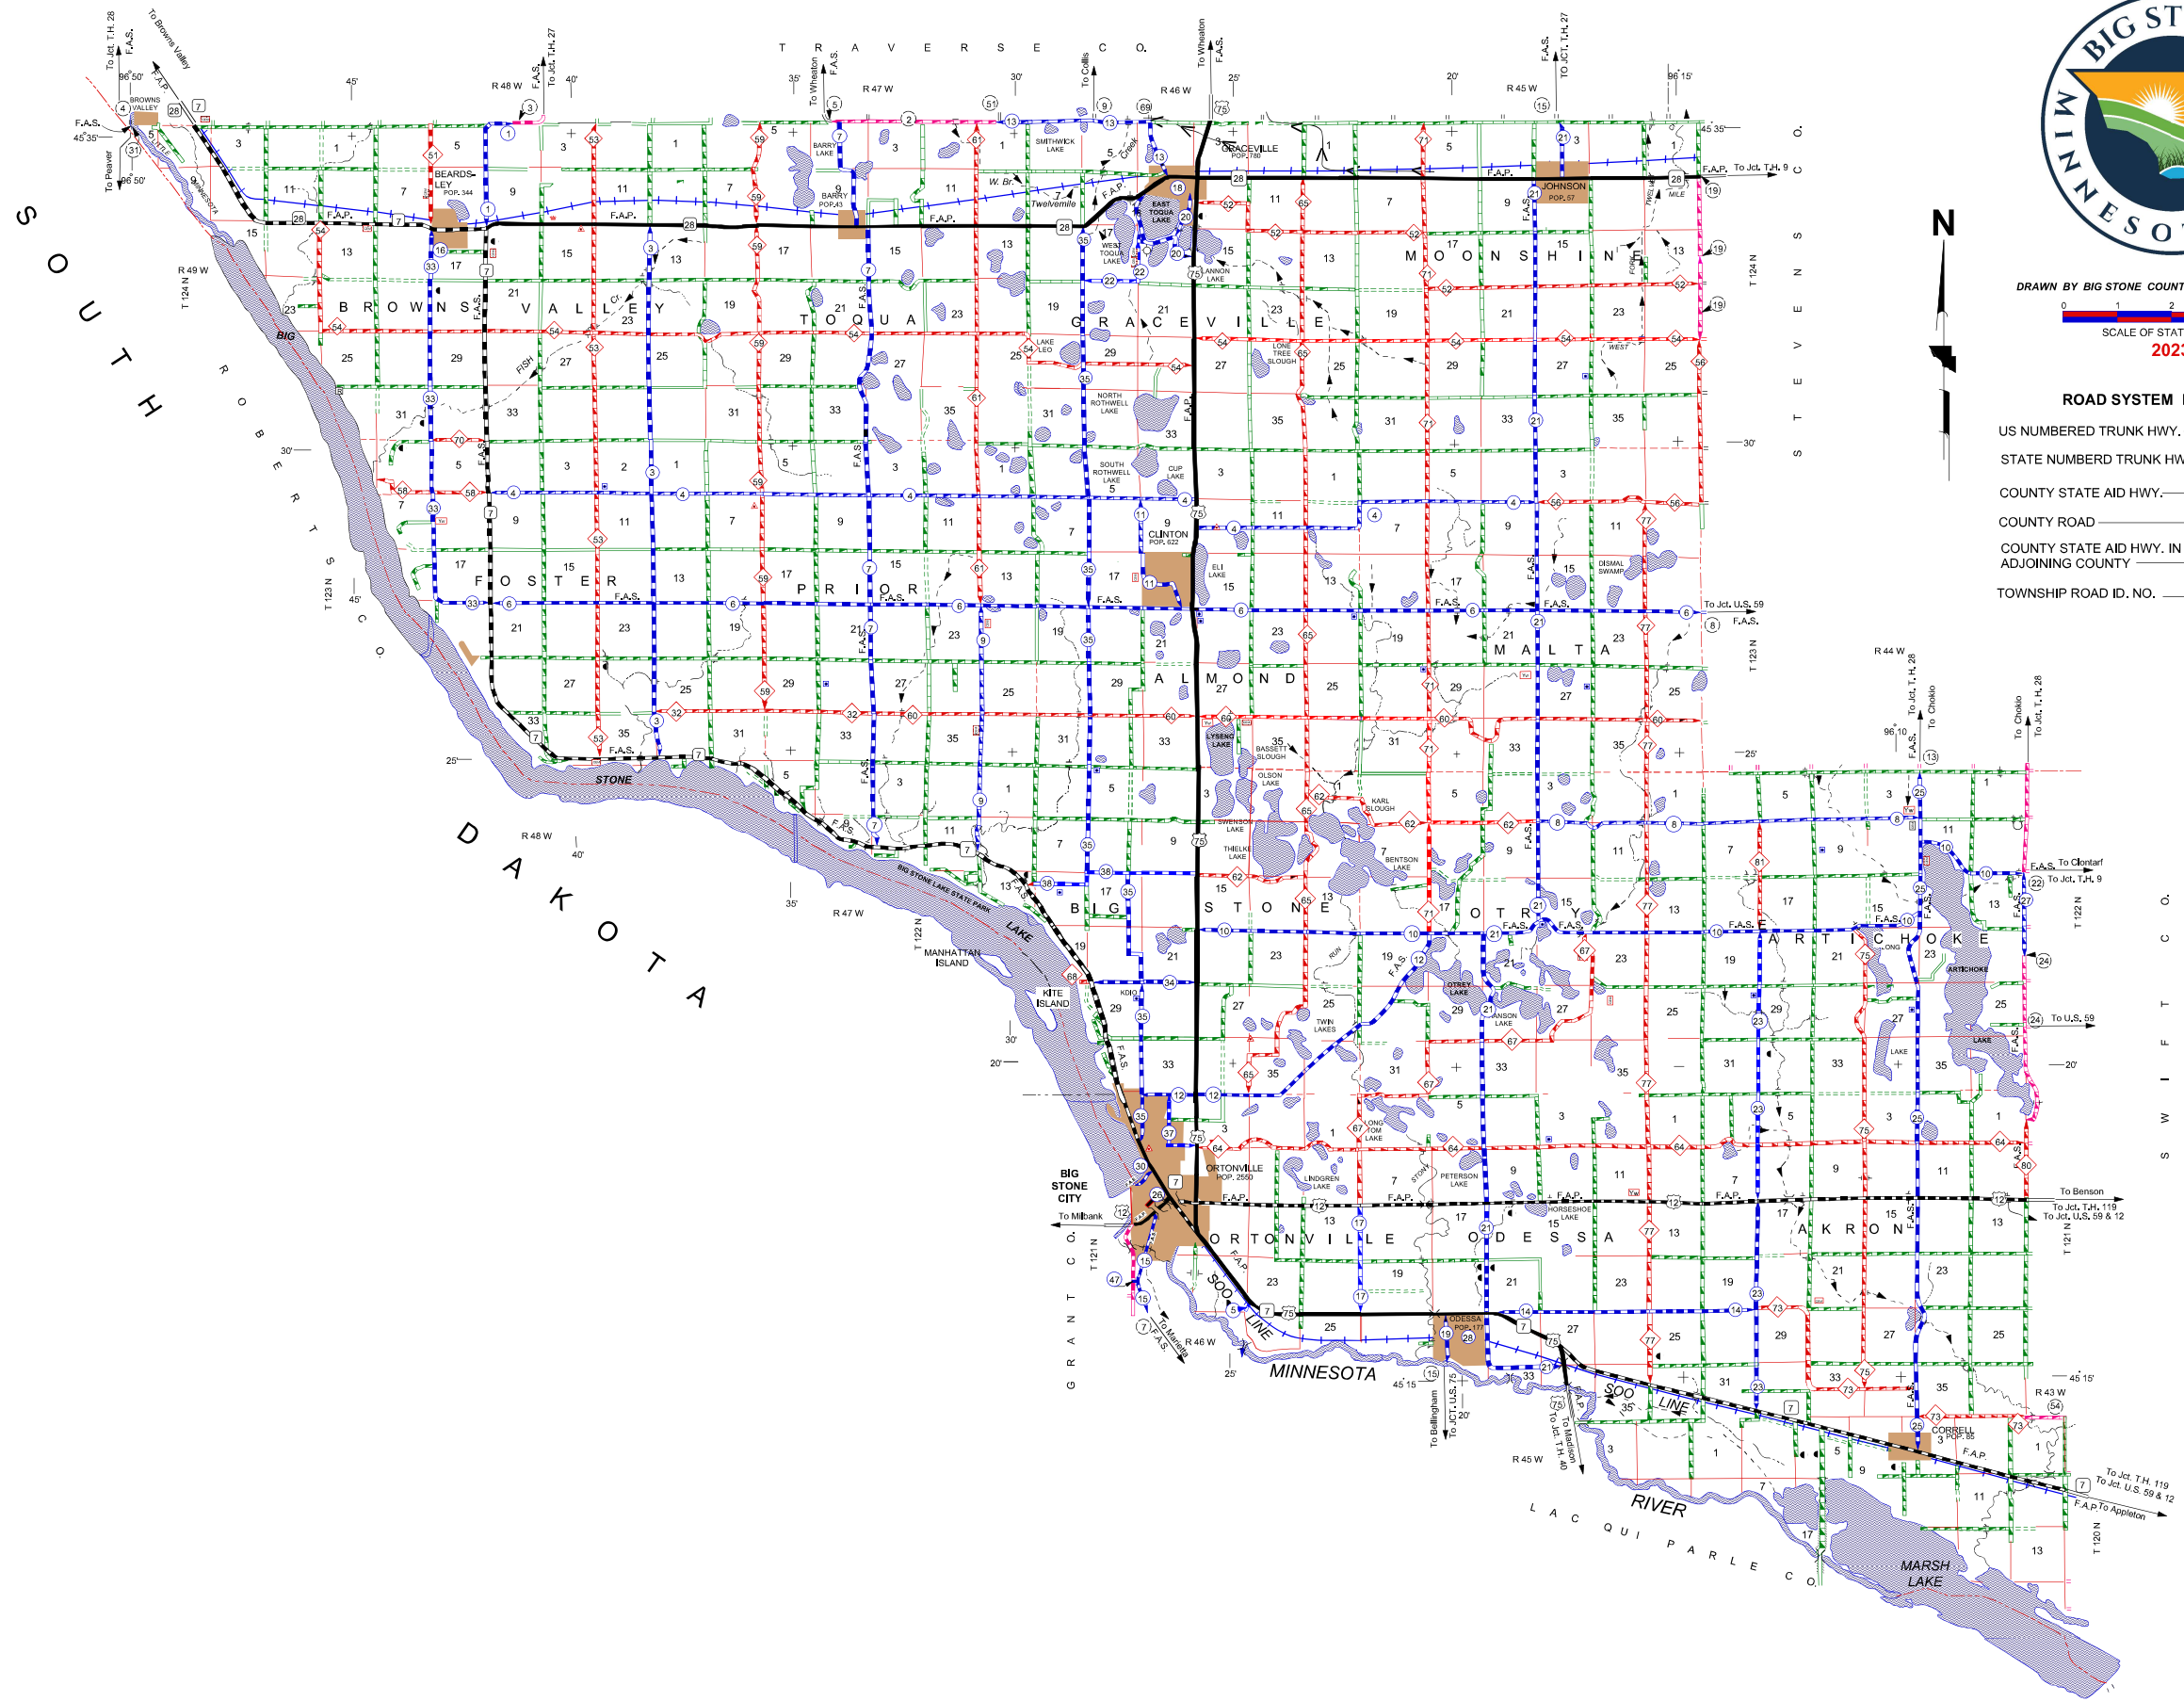

DRAWN BY BIG STONE COUNTY HIGHWAY DEPARTMENT

ROAD SYSTEM DESIGNATION

- US NUMBERED TRUNK HWY. 75
- STATE NUMBERED TRUNK HWY. 7
- COUNTY STATE AID HWY. 6
- COUNTY ROAD 59
- COUNTY STATE AID HWY. IN ADJOINING COUNTY 2
- TOWNSHIP ROAD ID. NO. T-151

SOUTH

ROBERT

DAKOTA

CLINTON

ORTONVILLE

MINNESOTA

BROWN

VALLEY

TOULON

CLINTON

ORTONVILLE

MINNESOTA

BEARDSLEY

TOULON

CLINTON

ORTONVILLE